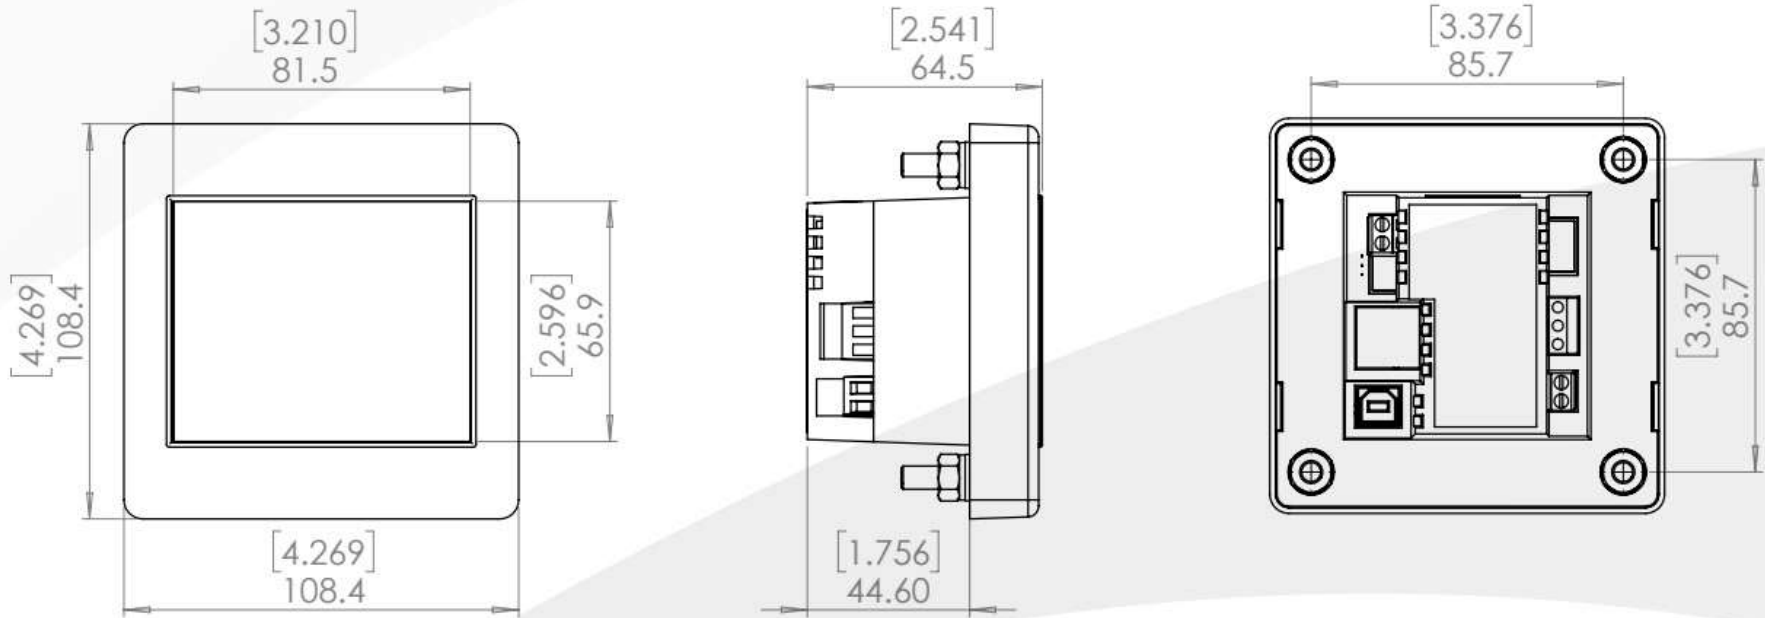

Dimensions:

Panel cutout: Square: 68mm x 68mm [2.7" x 2.7"] Circle Diameter: 96mm [3.8"]