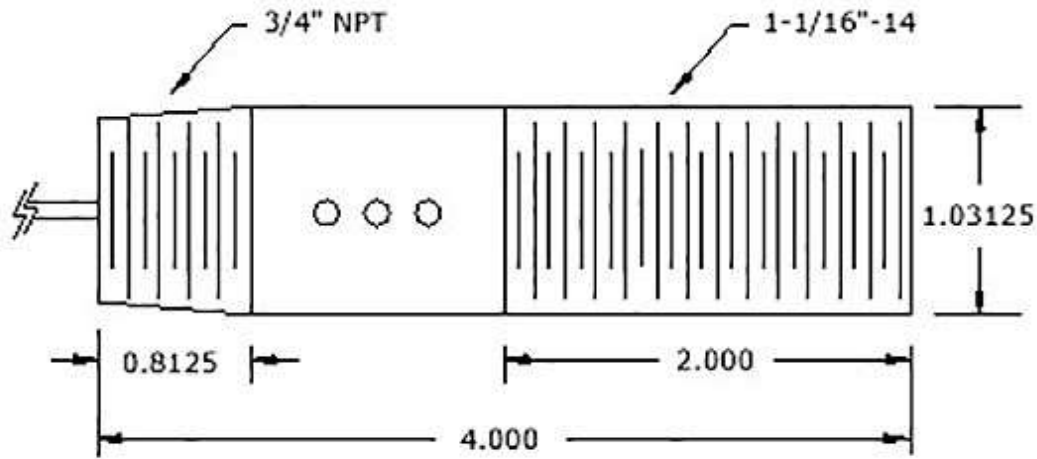

Model ZS09P Zero Speed Switch Sensor

Dimensions (in inches)