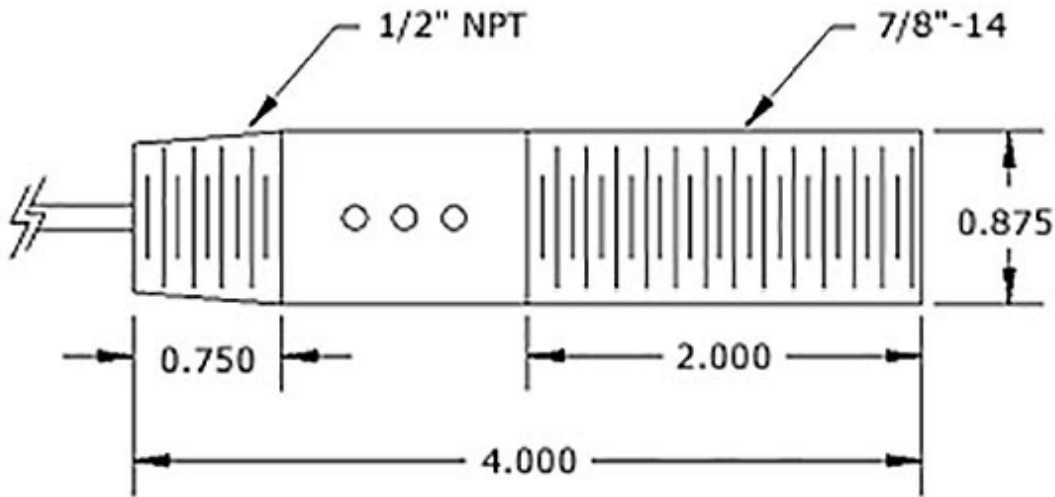

# Model ZS09R Zero Speed Switch Sensor

**Dimensions (in inches)**