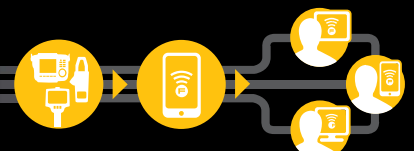

©2014-2015 Fluke Corporation. All trademarks are the property of their respective owners. WiFi or cellular service required to share data. Smart phone, wireless service and data plan not included with purchase. First 5 GB of storage is free. Phone support details can be viewed at fluke.com/phones. All models are not available in all countries. Check with your local Fluke representative for details. 7/2015 6002581f-en