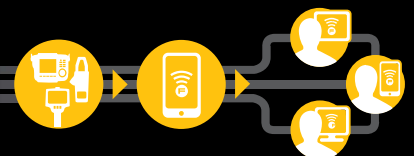

©2014-2015 Fluke Corporation. All trademarks are the property of their respective owners. WiFi or cellular service required to share data. Smart phone, wireless service and data plan not included with purchase. First 5 GB of storage is free. Phone support details can be viewed at fluke.com/phones. All models are not available in all countries. Check with your local Fluke representative for details. 7/2015 6002581f-en