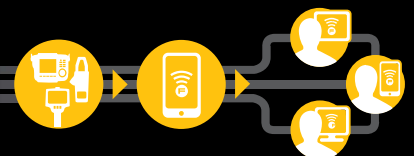

pc3000 FC PC Adapter/  
SW3000 FC Software\*

**Includes:** 2-AA batteries (installed), information pack

**Compatible with CNX:** No

**\*Requirements:** SW3000 FC PC Software requires the PC adapter