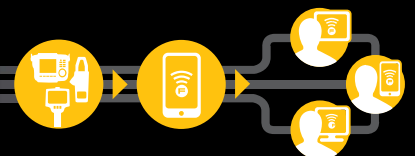

©2014-2015 Fluke Corporation. All trademarks are the property of their respective owners. WiFi or cellular service required to share data. Smart phone, wireless service and data plan not included with purchase. First 5 GB of storage is free. Phone support details can be viewed at fluke.com/phones. All models are not available in all countries. Check with your local Fluke representative for details. 7/2015 6002581f-en