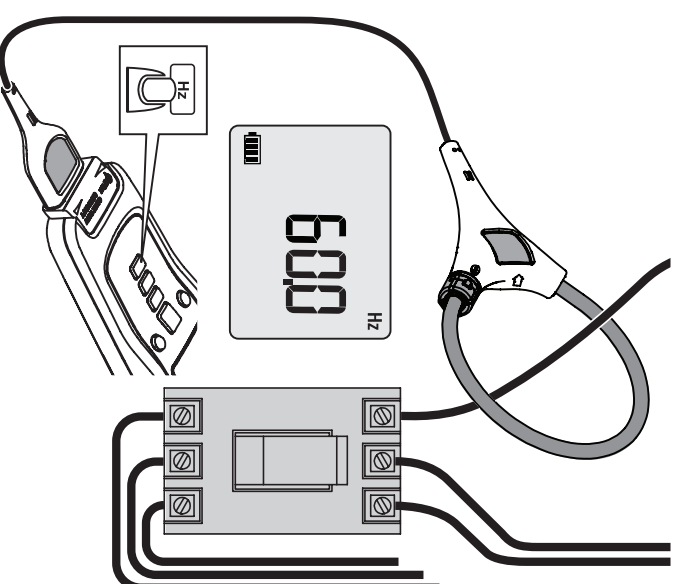

FLUKE®

a3001 FC Wireless iFlex Quick Reference Guide

⚠ Warning

To prevent possible electrical shock, fire, or personal injury, read the "a3001 FC Safety Information" before you use this Product.

Go to www.fluke.com to register your product and find more information.

①

Hz / Amps

ToolPak

LOG