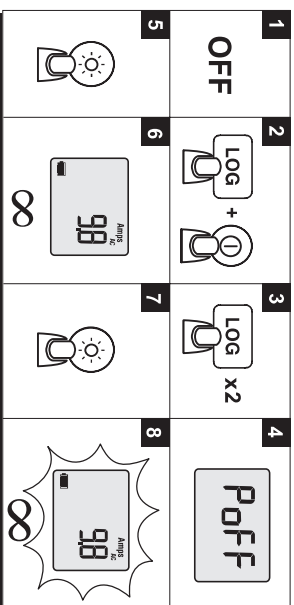

FLUKE®

a3001 FC Wireless iFlex Quick Reference Guide

⚠ Warning

To prevent possible electrical shock, fire, or personal injury, read the "a3001 FC Safety Information" before you use this Product.

Go to www.fluke.com to register your product and find more information.

①

Hz / Amps

ToolPak

LOG