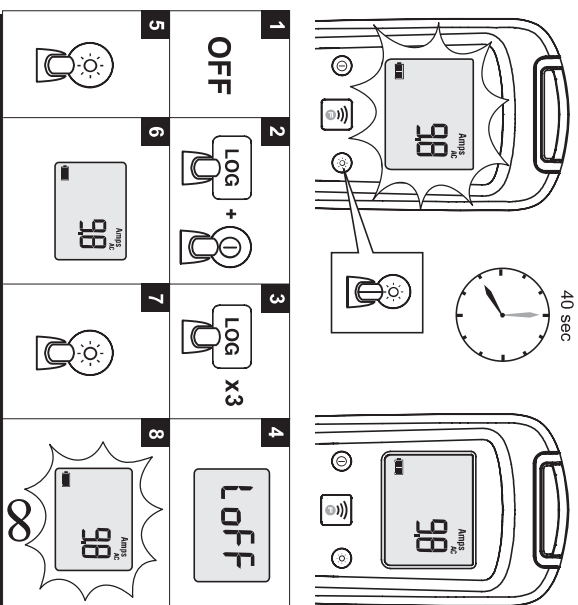

FLUKE®

a3001 FC Wireless iFlex Quick Reference Guide

⚠ Warning

To prevent possible electrical shock, fire, or personal injury, read the "a3001 FC Safety Information" before you use this Product.

Go to www.fluke.com to register your product and find more information.

①

Hz / Amps

ToolPak

LOG