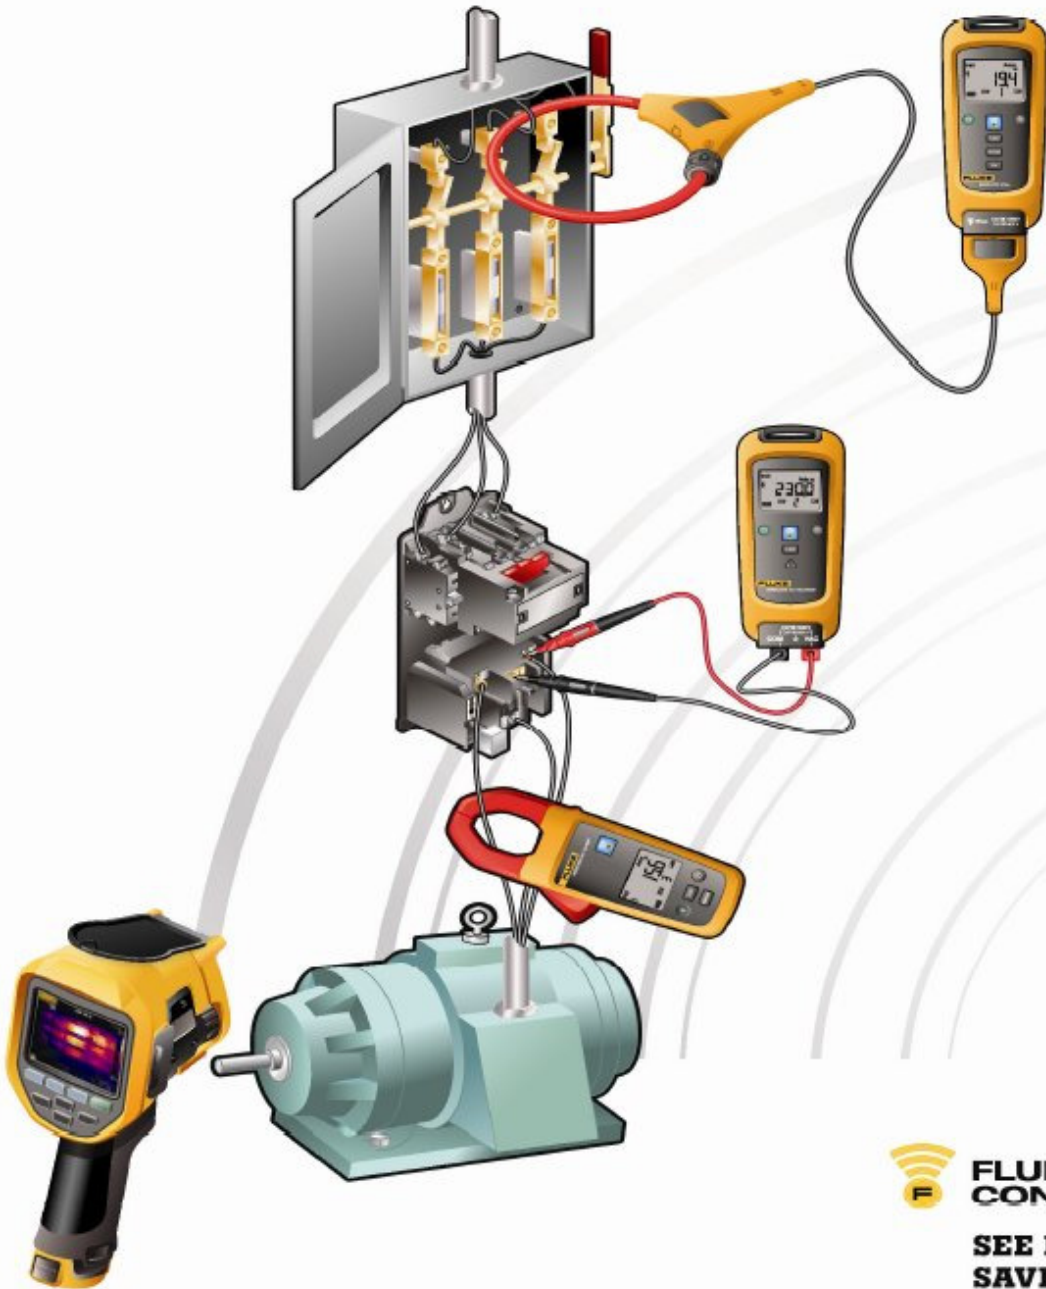

Phase-to-phase troubleshooting with Fluke Connect™ wireless tools

FLUKE®

 **FLUKE CONNECT™**

**SEE IT.
SAVE IT.
SHARE IT.**

1

Troubleshoot operational circuits faster, with greater safety
See multiple measurement readings on the Fluke Connect™ app.

2

Easily save measurements, for the entire team to access
Save measurements to Fluke Cloud™ storage with AutoRecord™ and to the app's EquipmentLog™ history

©2014 Fluke Corporation. 4/2014 6002442A_EN