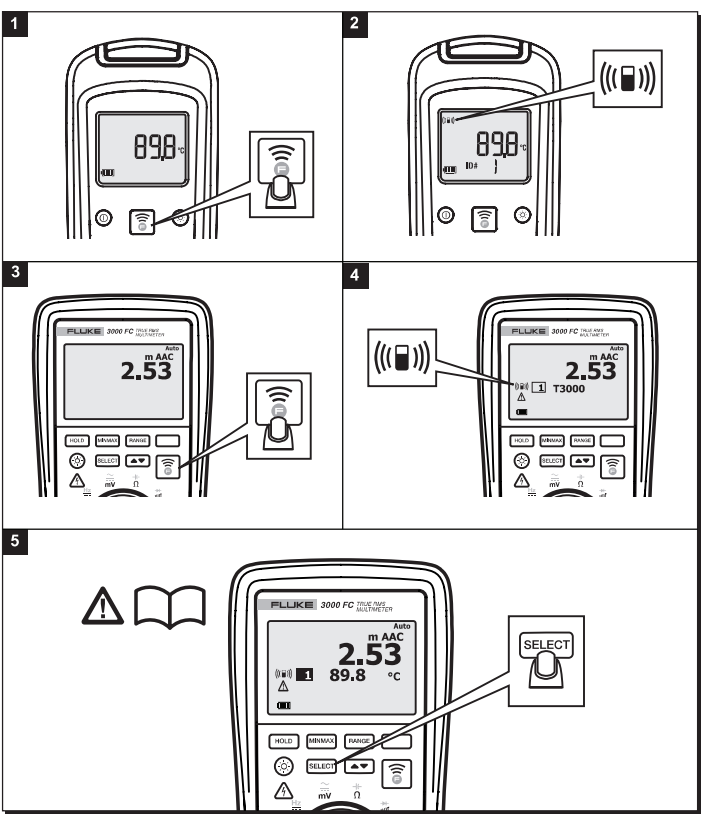

t3000 FC

Wireless K-Type Thermometer

Quick Reference Guide

⚠⚠ Warning

To prevent possible electrical shock, fire, or personal injury, read the “t3000 FC Safety Information” before you use this Product.

Go to www.fluke.com to register your product and find more information.