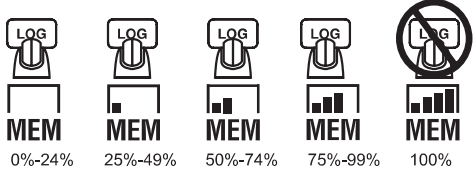

LOG

FLUKE®

t3000 FC

Wireless K-Type Thermometer

Quick Reference Guide

⚠⚠ Warning

To prevent possible electrical shock, fire, or personal injury, read the “t3000 FC Safety Information” before you use this Product.