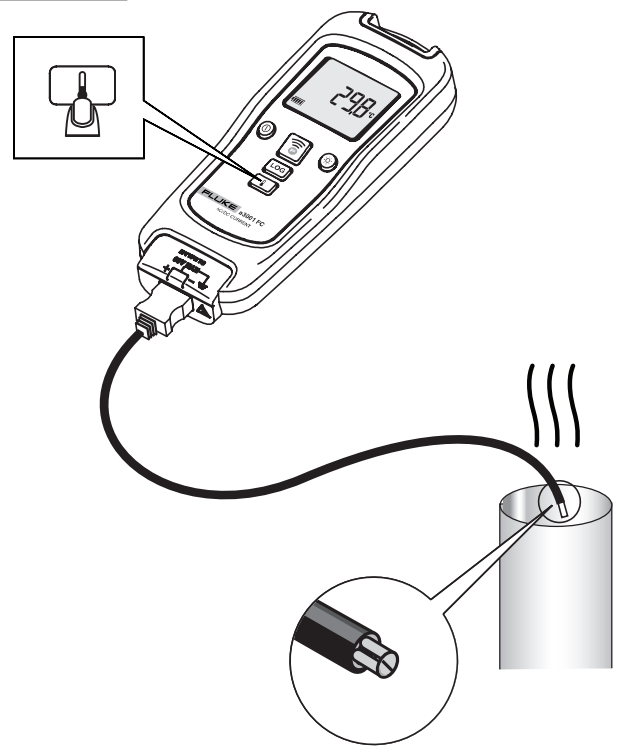

t3000 FC

Wireless K-Type Thermometer

Quick Reference Guide

⚠⚠ Warning

To prevent possible electrical shock, fire, or personal injury, read the “t3000 FC Safety Information” before you use this Product.

Go to www.fluke.com to register your product and find more information.