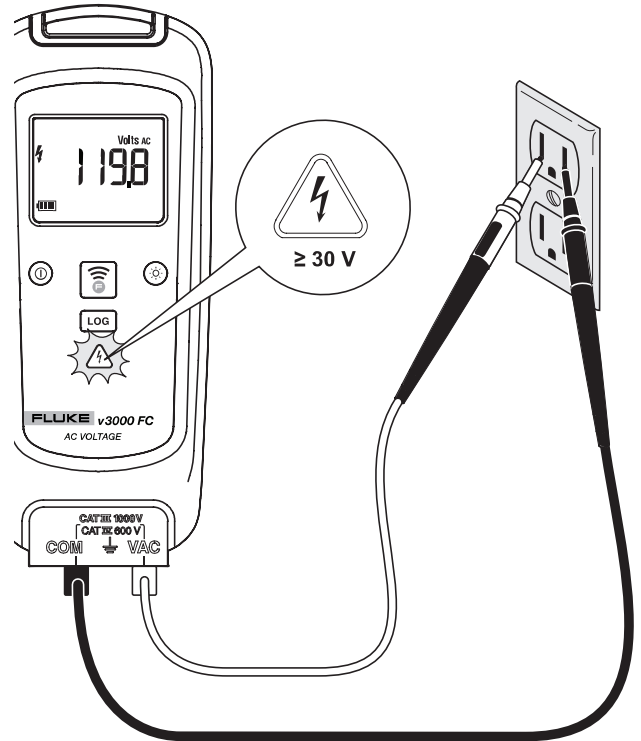

FLUKE®

v3000 FC

Wireless AC Voltage

v3001 FC

Wireless DC Voltage

Quick Reference Guide

Warning

To prevent possible electrical shock, fire, or personal injury, read the "v3000 FC/v3001 FC Safety Information" before you use this Product.

Go to www.fluke.com to register your product and find more information.

Volts AC