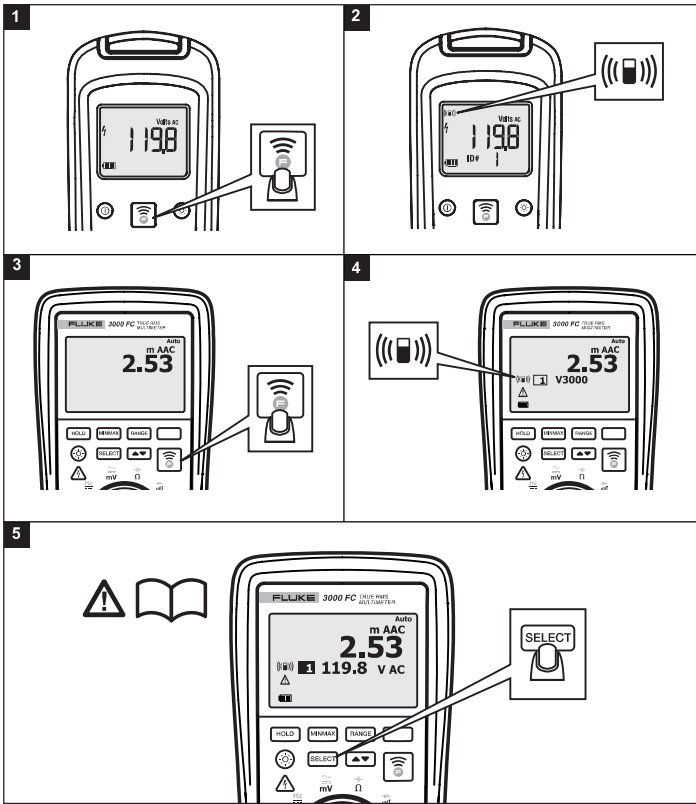

FLUKE®

v3000 FC

Wireless AC Voltage

v3001 FC

Wireless DC Voltage

Quick Reference Guide

Warning

To prevent possible electrical shock, fire, or personal injury, read the "v3000 FC/v3001 FC Safety Information" before you use this Product.

Go to www.fluke.com to register your product and find more information.

Volts AC