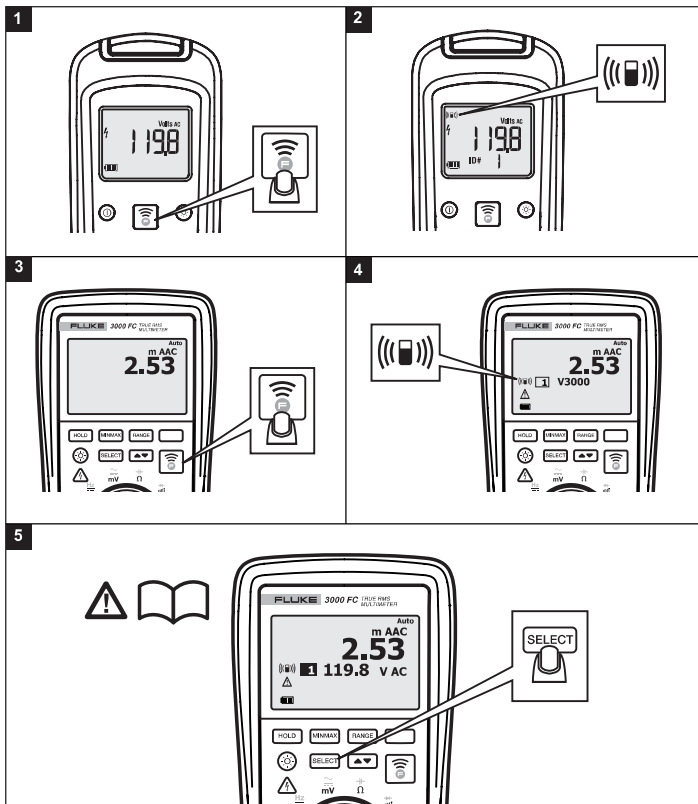

FLUKE®

v3000 FC

Wireless AC Voltage

v3001 FC

Wireless DC Voltage

Quick Reference Guide

⚠⚠ Warning

To prevent possible electrical shock, fire, or personal injury, read the “v3000 FC/v3001 FC Safety Information” before you use this Product.

Go to www.fluke.com to register your product and find more information.

Volts AC