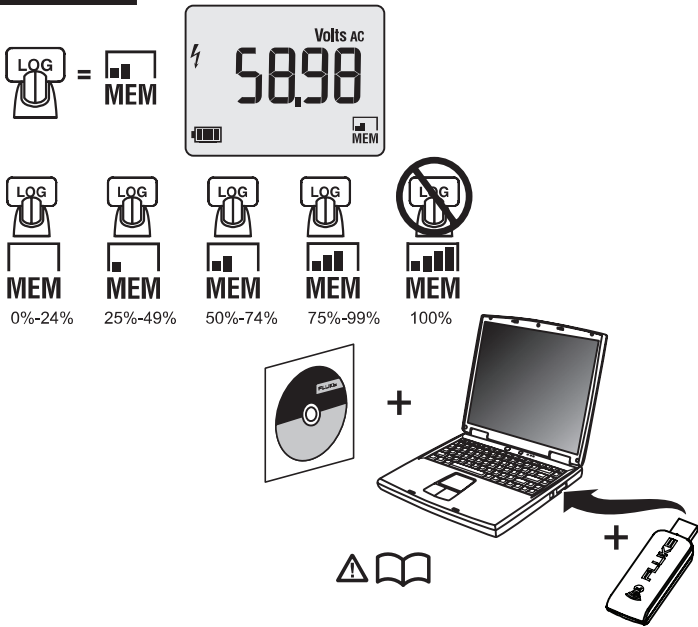

LOG

FLUKE®

v3000 FC

Wireless AC Voltage

v3001 FC

Wireless DC Voltage

Quick Reference Guide

⚠⚠ Warning

To prevent possible electrical shock, fire, or personal injury, read the “v3000 FC/v3001 FC Safety Information” before you use this Product.

Go to www.fluke.com to register your product and find more information.