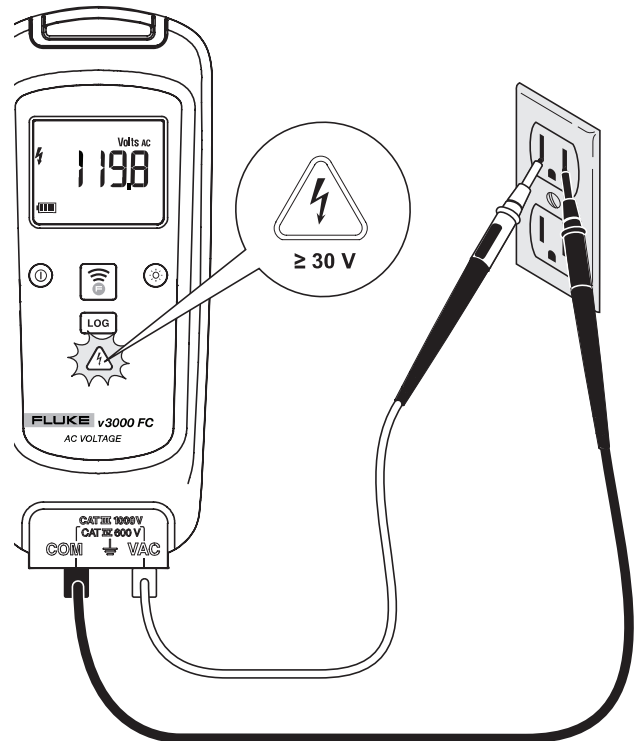

FLUKE®

v3000 FC

Wireless AC Voltage

v3001 FC

Wireless DC Voltage

Quick Reference Guide

⚠⚠ Warning

To prevent possible electrical shock, fire, or personal injury, read the “v3000 FC/v3001 FC Safety Information” before you use this Product.

Go to www.fluke.com to register your product and find more information.

Volts AC