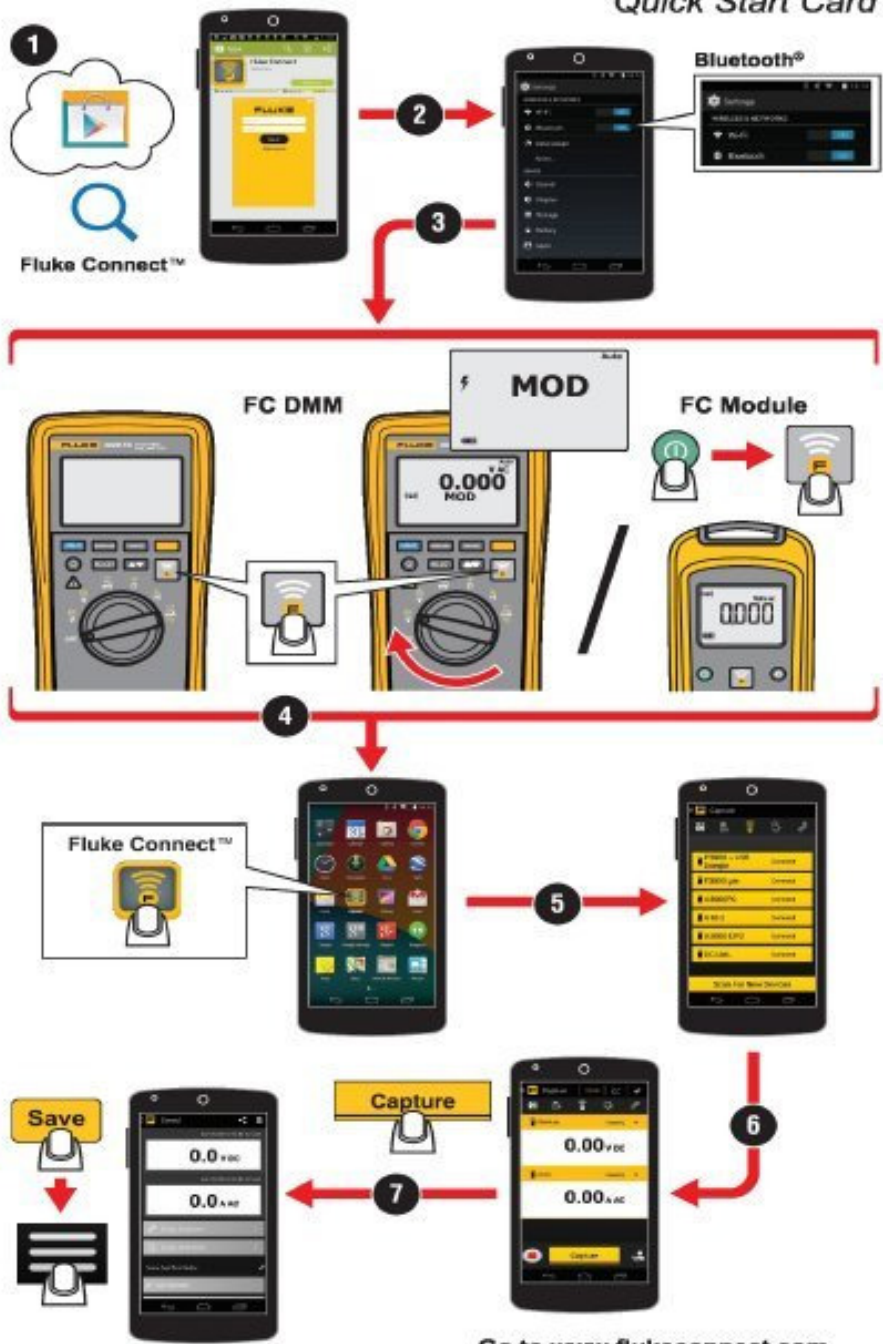

Fluke Connect™ Bluetooth® Connection to FC Tools

Quick Start Card

PN 4528950 May 2014 © 2014 Fluke Corporation. All rights reserved.

Fluke Connect™ Bluetooth® Connection to FC Tools

Quick Start Card

Go to www.flukeconnect.com