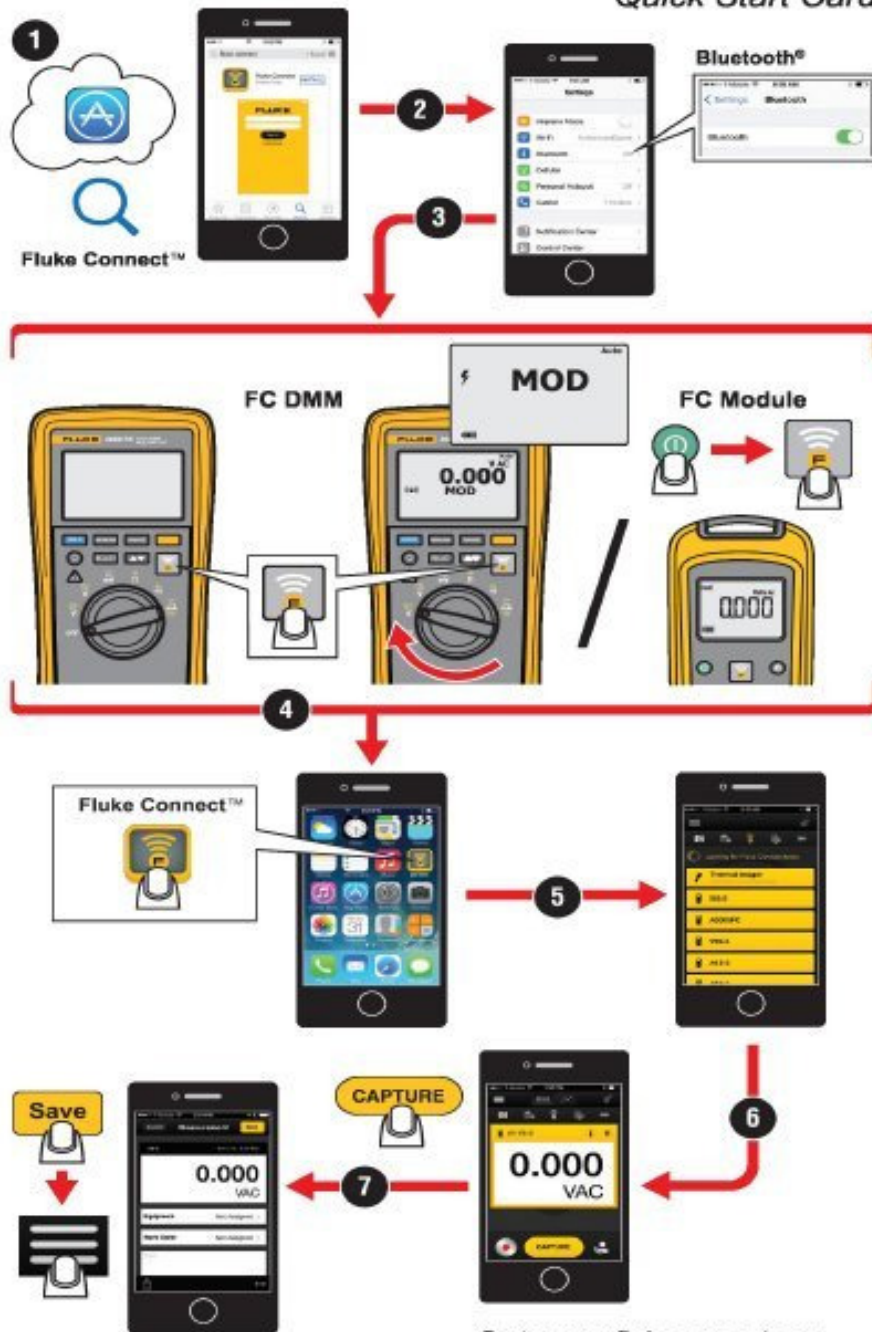

Fluke Connect™ Bluetooth® Connection to FC Tools

Quick Start Card

PN 4528950 May 2014 © 2014 Fluke Corporation. All rights reserved.

Fluke Connect™ Bluetooth® Connection to FC Tools

Quick Start Card

Go to www.flukeconnect.com